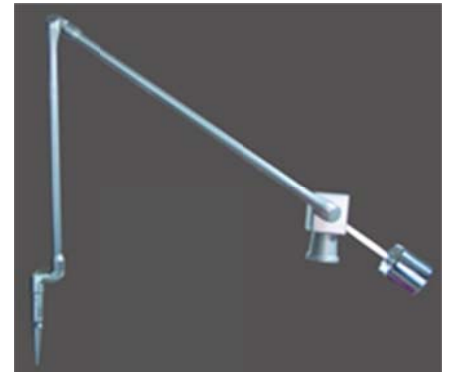

Articulated Arm W-7

WL-7

WS-7

WC-7

Articulated Arm data sheet			
Modules	WL-7	WS-7	WC-7
Wavelength	YAG	CO2	CO2
Counter Balance Type	Weight	Weight	Cassette weight
Number of Joints	7		
Overall Length (mm)	1675		
Weight (Kg)	4-8		
Mirrors Diameter* Thickness (mm)	Φ30*4.5	Φ17*3	Φ17*3
Clear Aperture (mm)	Φ20	Φ12	Φ12
Color	White Aluminum	Red	White Aluminum
Rotation Angle (°)	Horizontal 360°, vertical 135°		